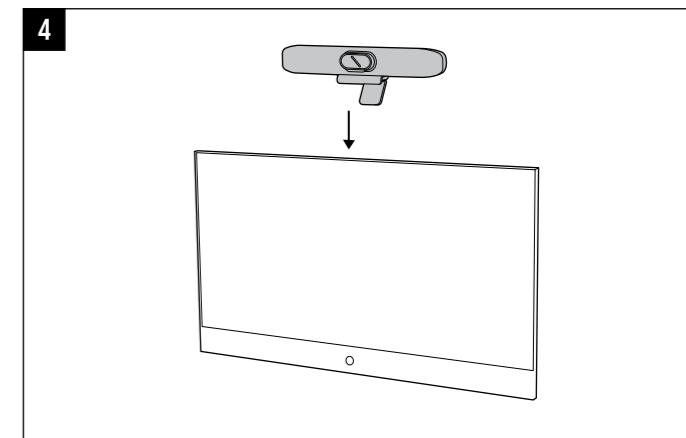

CONTENTS

poly.com/support/studio-r30

Recyclable where facilities exist

Frequency Range
2.400GHz - 2.483GHz
5.180GHz - 5.825GHz

Maximum Transmit Power
16.8 dBm e.i.r.p
17.2 dBm e.i.r.p

UKCA

UK representative: Plantronics Ltd, Building 4, Foundation Park, Cannon Lane, Part 1st Floor, Maidenhead, SL6 3UD