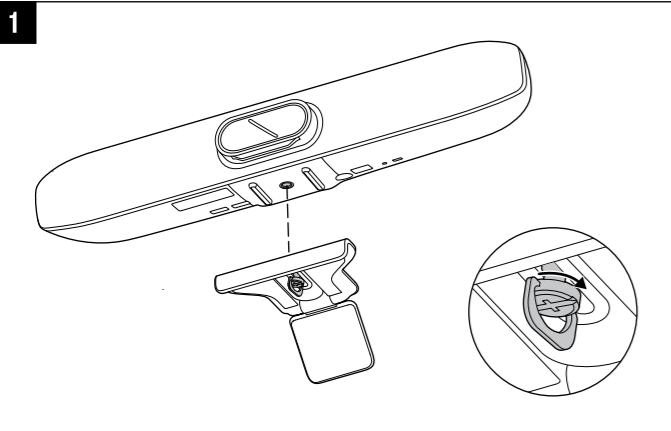

CONTENTS

poly.com/support/studio-r30

Recyclable where facilities exist

Frequency Range
2.400GHz - 2.483GHz
5.180GHz - 5.825GHz

Maximum Transmit Power
16.8 dBm e.i.r.p
17.2 dBm e.i.r.p

UKCA

UK representative: Plantronics Ltd, Building 4, Foundation Park, Cannon Lane, Part 1st Floor, Maidenhead, SL6 3UD