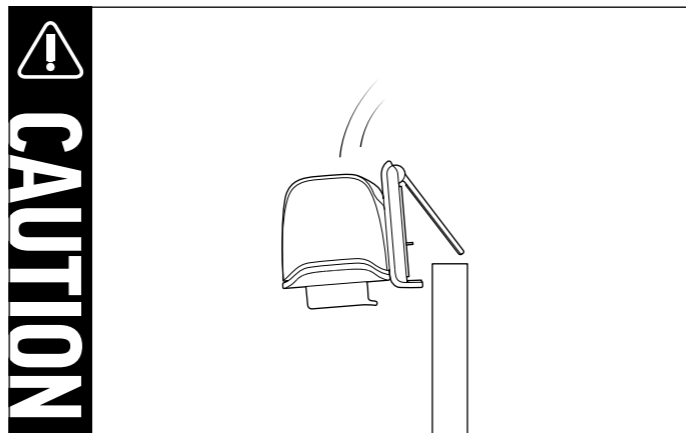

CONTENTS

poly.com/support/studio-r30

Recyclable where facilities exist

Frequency Range
2.400GHz - 2.483GHz
5.180GHz - 5.825GHz

Maximum Transmit Power
16.8 dBm e.i.r.p
17.2 dBm e.i.r.p

UKCA

UK representative: Plantronics Ltd, Building 4, Foundation Park, Cannon Lane, Part 1st Floor, Maidenhead, SL6 3UD