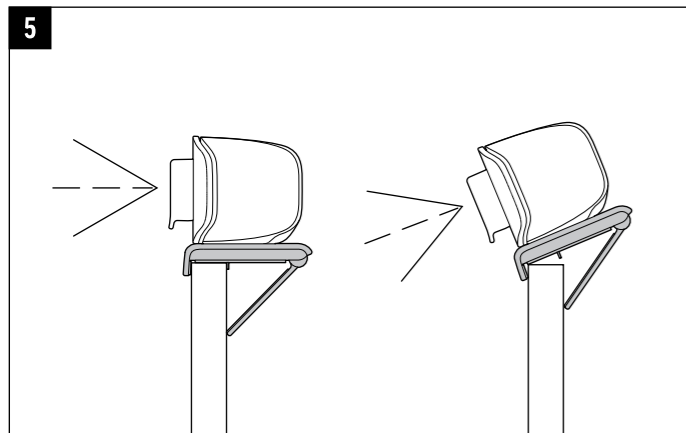

CONTENTS

poly.com/support/studio-r30

Recyclable where facilities exist

Frequency Range
2.400GHz - 2.483GHz
5.180GHz - 5.825GHz

Maximum Transmit Power
16.8 dBm e.i.r.p
17.2 dBm e.i.r.p

UKCA

UK representative: Plantronics Ltd, Building 4, Foundation Park, Cannon Lane, Part 1st Floor, Maidenhead, SL6 3UD