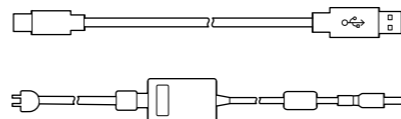

CONTENTS

poly.com/support/studio-r30

Recyclable where facilities exist

Frequency Range
2.400GHz - 2.483GHz
5.180GHz - 5.825GHz

Maximum Transmit Power
16.8 dBm e.i.r.p
17.2 dBm e.i.r.p

UKCA

UK representative: Plantronics Ltd, Building 4, Foundation Park, Cannon Lane, Part 1st Floor, Maidenhead, SL6 3UD