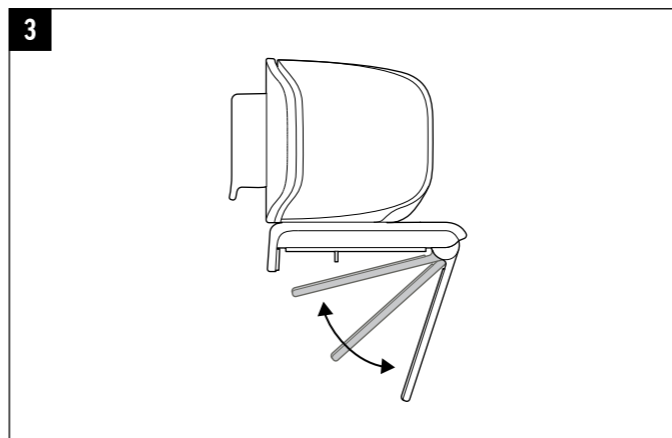

CONTENTS

poly.com/support/studio-r30

Recyclable where facilities exist

Frequency Range
2.400GHz - 2.483GHz
5.180GHz - 5.825GHz

Maximum Transmit Power
16.8 dBm e.i.r.p
17.2 dBm e.i.r.p

UKCA

UK representative: Plantronics Ltd, Building 4, Foundation Park, Cannon Lane, Part 1st Floor, Maidenhead, SL6 3UD