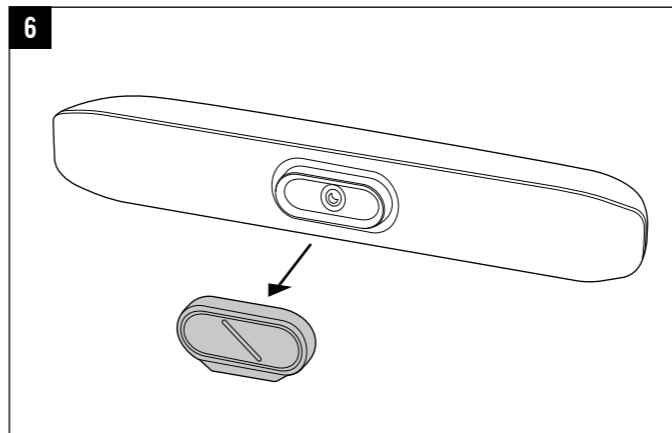

CONTENTS

poly.com/support/studio-r30

Recyclable where facilities exist

Frequency Range
2.400GHz - 2.483GHz
5.180GHz - 5.825GHz

Maximum Transmit Power
16.8 dBm e.i.r.p
17.2 dBm e.i.r.p

UKCA

UK representative: Plantronics Ltd, Building 4, Foundation Park, Cannon Lane, Part 1st Floor, Maidenhead, SL6 3UD