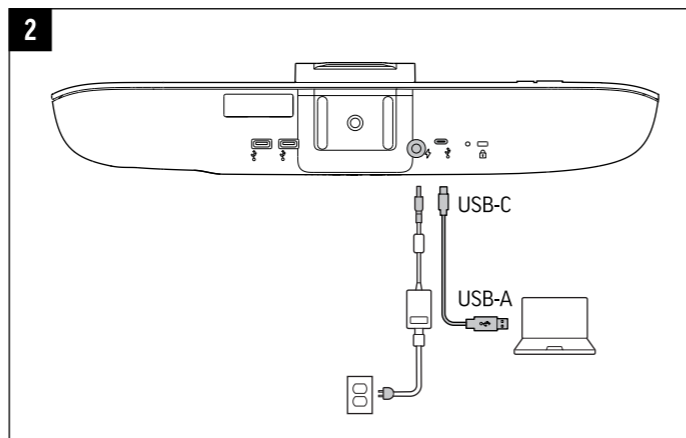

CONTENTS

poly.com/support/studio-r30

Recyclable where facilities exist

Frequency Range
2.400GHz - 2.483GHz
5.180GHz - 5.825GHz

Maximum Transmit Power
16.8 dBm e.i.r.p
17.2 dBm e.i.r.p

UKCA

UK representative: Plantronics Ltd, Building 4, Foundation Park, Cannon Lane, Part 1st Floor, Maidenhead, SL6 3UD