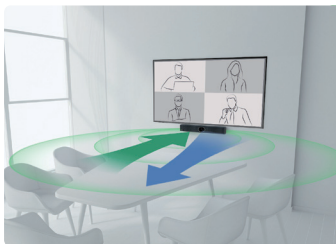

# Yealink MeetingBar A20

All-in-one Video Collaboration Bar  
for Small and Huddle Rooms

Yealink MeetingBar A20, an all-in-one video device which integrates the whole things you need for the seamless video collaboration in small and huddle rooms. With the 20MP, 133° FoV lens AI camera, 8 MEMS microphone arrays and speaker, the A20 MeetingBar starts up the powerful video and voice experience perfectly even in small spaces. Just with simple plug-and-play for a quick kick-off, the A20 fulfils a cost-effective solution with the best experience for your video meeting.

### High Quality AI Camera

- AI tech with Auto Framing and Speaker Tracking
- 133° wide-angle lens, 20MP
- Large view in small spaces

### Ultra HD Full-duplex Voice

- Built-in 8 MEMS microphone arrays and speaker
- Accurate 6m voice pickup range
- Yealink Noise Proof Technology and dereverberation

### Quick Setup

- All-in-one MeetingBar design
- Take up less space
- Minimize the cable clutter
- Plug-and-Play