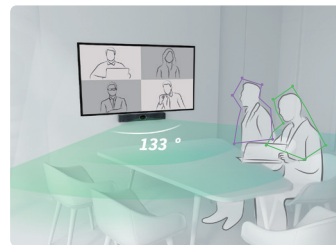

# Yealink MeetingBar A20

All-in-one Video Collaboration Bar  
for Small and Huddle Rooms

Yealink MeetingBar A20, an all-in-one video device which integrates the whole things you need for the seamless video collaboration in small and huddle rooms. With the 20MP, 133° FoV lens AI camera, 8 MEMS microphone arrays and speaker, the A20 MeetingBar starts up the powerful video and voice experience perfectly even in small spaces. Just with simple plug-and-play for a quick kick-off, the A20 fulfils a cost-effective solution with the best experience for your video meeting.

### High Quality AI Camera

- AI tech with Auto Framing and Speaker Tracking
- 133° wide-angle lens, 20MP
- Large view in small spaces

### Ultra HD Full-duplex Voice

- Built-in 8 MEMS microphone arrays and speaker
- Accurate 6m voice pickup range
- Yealink Noise Proof Technology and dereverberation

### Quick Setup

- All-in-one MeetingBar design
- Take up less space
- Minimize the cable clutter
- Plug-and-Play