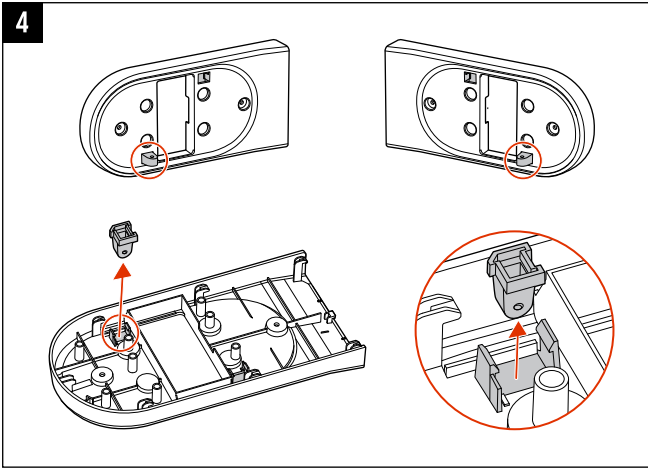

## MOUNTING OPTIONS

recommended ADA  
height 106.68 cm (42 in.)

1

10 mm (.39 in.)

<2.5 mm (.1 in.)

33.3 mm (1.3 in.)

66.6 mm (2.6 in.)

2

(4) M3 x 12 mm

3

 [poly.com/support/tc-10](https://poly.com/support/tc-10)

**UKCA**

UK representative: Plantronics Ltd, Building 4, Foundation Park, Cannon Lane, Part 1st Floor, Maidenhead, SL6 3UD

© 2022 Poly. All trademarks are the property of their respective owners.