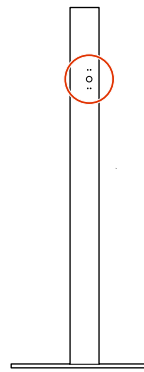

## CONTENTS

Poly TC10

Glass Mount Brackets

M3 x 6 mm\*

(2) M3 x 8 mm

(2) M4 x 8 mm\*

(4) M3 x 12 mm

L-Key Hex\*

## MOUNTING OPTIONS

recommended ADA  
height 106.68 cm (42 in.)

1

10 mm (.39 in.)

<2.5 mm (.1 in.)

33.3 mm (1.3 in.)

66.6 mm (2.6 in.)

2