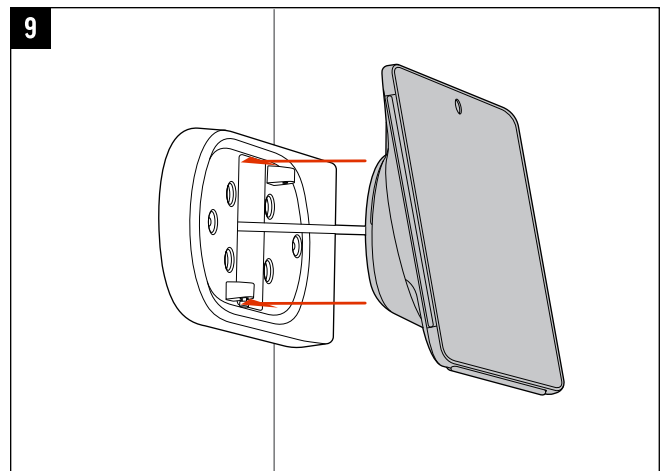

## MOUNTING OPTIONS

recommended ADA  
height 106.68 cm (42 in.)

1

10 mm (.39 in.)

<2.5 mm (.1 in.)

33.3 mm (1.3 in.)

66.6 mm (2.6 in.)

2

(4) M3 x 12 mm

3

 [poly.com/support/tc-10](https://poly.com/support/tc-10)

**UKCA**

UK representative: Plantronics Ltd, Building 4, Foundation Park, Cannon Lane, Part 1st Floor, Maidenhead, SL6 3UD

© 2022 Poly. All trademarks are the property of their respective owners.