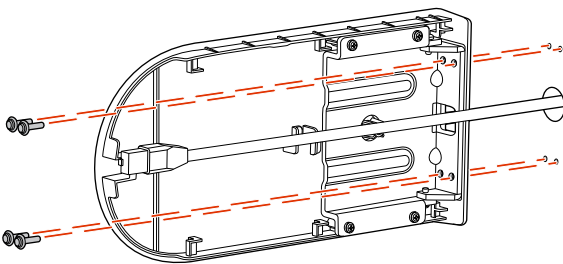

## MOUNTING OPTIONS

recommended ADA  
height 106.68 cm (42 in.)

1

10 mm (.39 in.)

<2.5 mm (.1 in.)

33.3 mm (1.3 in.)

66.6 mm (2.6 in.)

2

(4) M3 x 12 mm

3

 [poly.com/support/tc-10](https://poly.com/support/tc-10)

**UKCA**

UK representative: Plantronics Ltd, Building 4, Foundation Park, Cannon Lane, Part 1st Floor, Maidenhead, SL6 3UD

© 2022 Poly. All trademarks are the property of their respective owners.