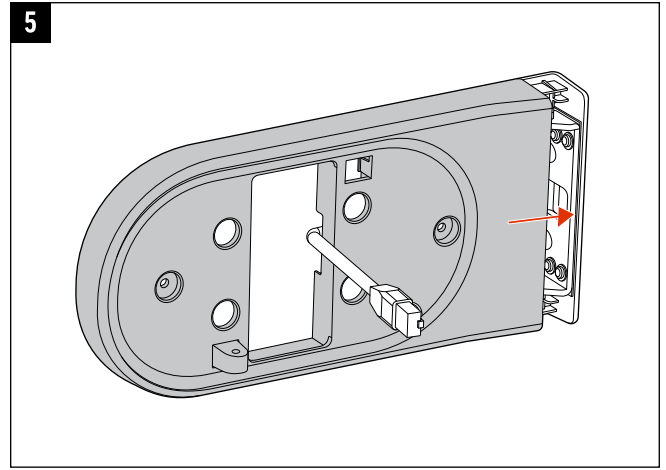

## MOUNTING OPTIONS

recommended ADA  
height 106.68 cm (42 in.)

1

10 mm (.39 in.)

<2.5 mm (.1 in.)

33.3 mm (1.3 in.)

66.6 mm (2.6 in.)

2

(4) M3 x 12 mm

3

 [poly.com/support/tc-10](https://poly.com/support/tc-10)

**UKCA**

UK representative: Plantronics Ltd, Building 4, Foundation Park, Cannon Lane, Part 1st Floor, Maidenhead, SL6 3UD

© 2022 Poly. All trademarks are the property of their respective owners.