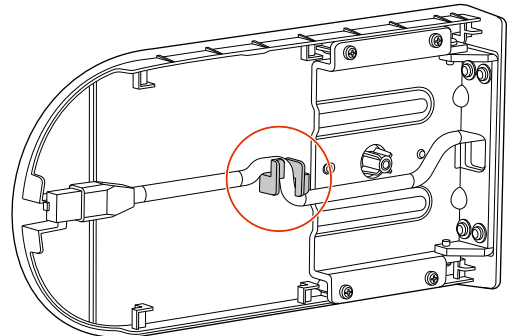

## MOUNTING OPTIONS

recommended ADA  
height 106.68 cm (42 in.)

1

10 mm (.39 in.)

<2.5 mm (.1 in.)

33.3 mm (1.3 in.)

66.6 mm (2.6 in.)

2

(4) M3 x 12 mm

3

 [poly.com/support/tc-10](https://poly.com/support/tc-10)

**UKCA**

UK representative: Plantronics Ltd, Building 4, Foundation Park, Cannon Lane, Part 1st Floor, Maidenhead, SL6 3UD

© 2022 Poly. All trademarks are the property of their respective owners.