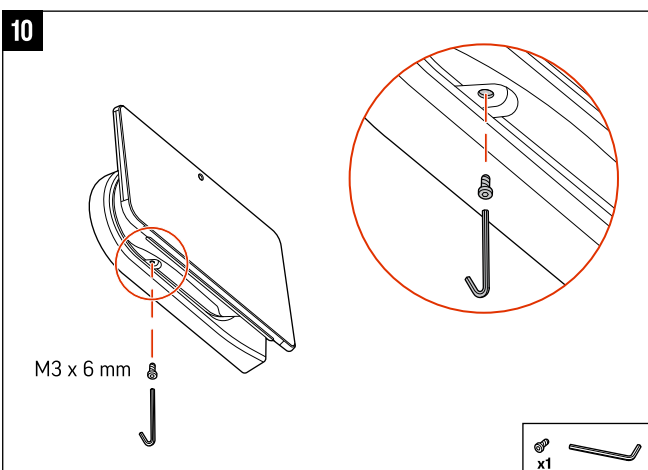

## MOUNTING OPTIONS

recommended ADA  
height 106.68 cm (42 in.)

1

10 mm (.39 in.)

<2.5 mm (.1 in.)

33.3 mm (1.3 in.)

66.6 mm (2.6 in.)

2

(4) M3 x 12 mm

3

 [poly.com/support/tc-10](https://poly.com/support/tc-10)

**UKCA**

UK representative: Plantronics Ltd, Building 4, Foundation Park, Cannon Lane, Part 1st Floor, Maidenhead, SL6 3UD

© 2022 Poly. All trademarks are the property of their respective owners.