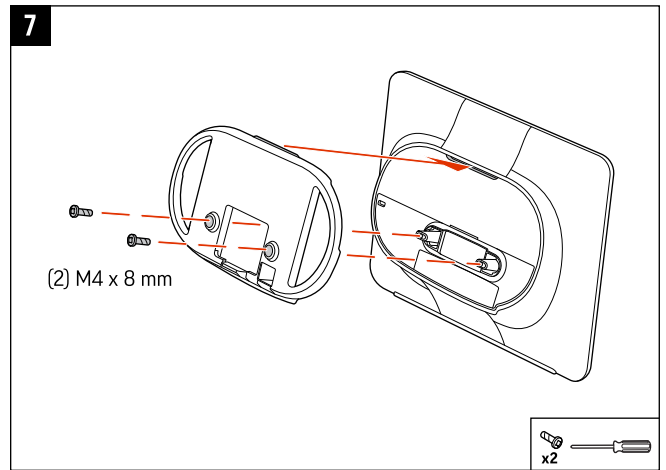

poly.com/support/tc-10

UKCA

UK representative: Plantronics Ltd, Building 4, Foundation Park, Cannon Lane, Part 1st Floor, Maidenhead, SL6 3UD

© 2022 Poly. All trademarks are the property of their respective owners.

3725-37789-001A 10.22
Poly TC10 Model P030