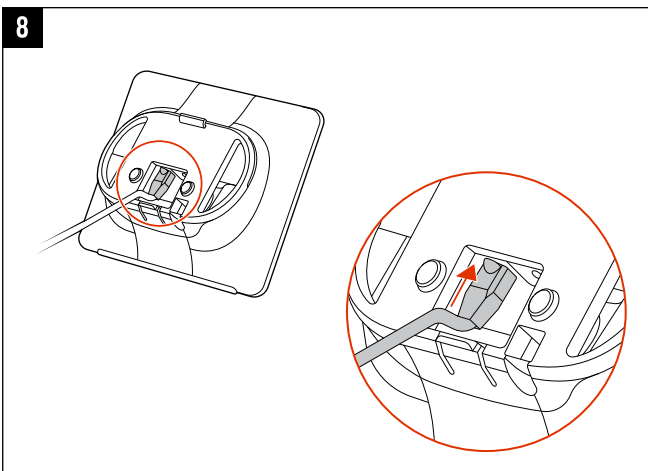

poly.com/support/tc-10

UKCA

UK representative: Plantronics Ltd, Building 4, Foundation Park, Cannon Lane, Part 1st Floor, Maidenhead, SL6 3UD

© 2022 Poly. All trademarks are the property of their respective owners.

3725-37789-001A 10.22
Poly TC10 Model P030