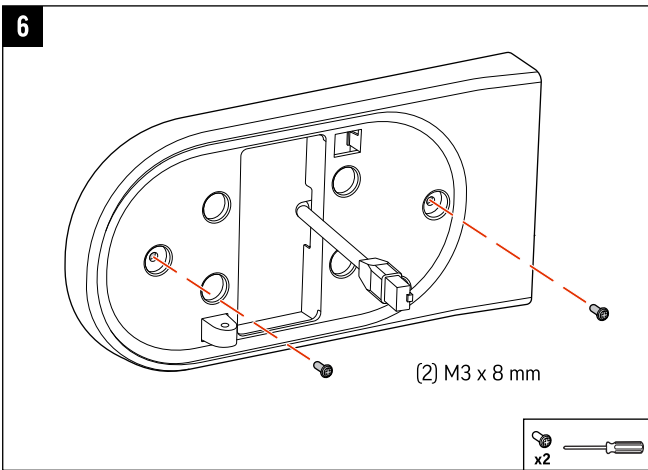

## MOUNTING OPTIONS

recommended ADA  
height 106.68 cm (42 in.)

1

10 mm (.39 in.)

<2.5 mm (.1 in.)

33.3 mm (1.3 in.)

66.6 mm (2.6 in.)

2

(4) M3 x 12 mm

3

 [poly.com/support/tc-10](https://poly.com/support/tc-10)

**UKCA**

UK representative: Plantronics Ltd, Building 4, Foundation Park, Cannon Lane, Part 1st Floor, Maidenhead, SL6 3UD

© 2022 Poly. All trademarks are the property of their respective owners.