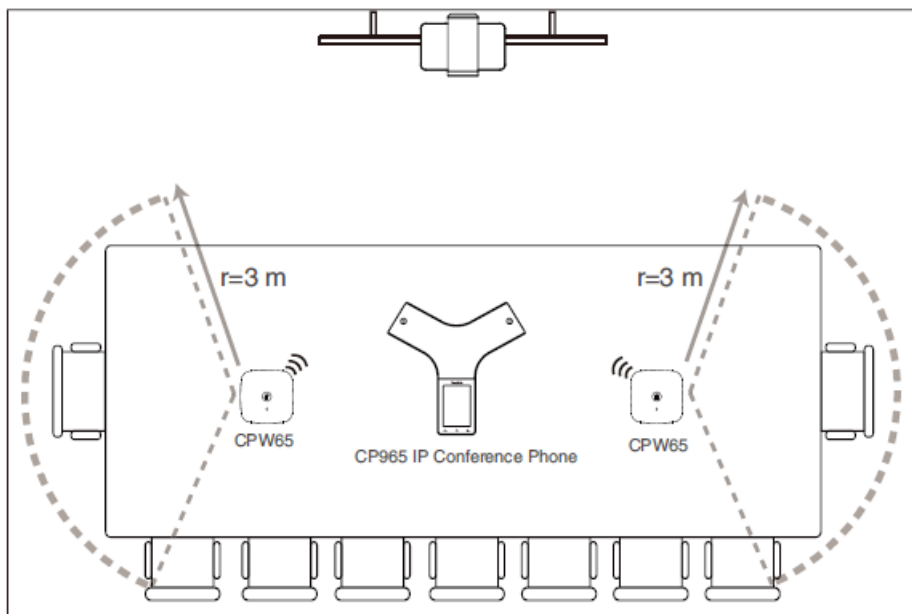

[Click Here](#) to go to the product introduction on the Yealink official website.